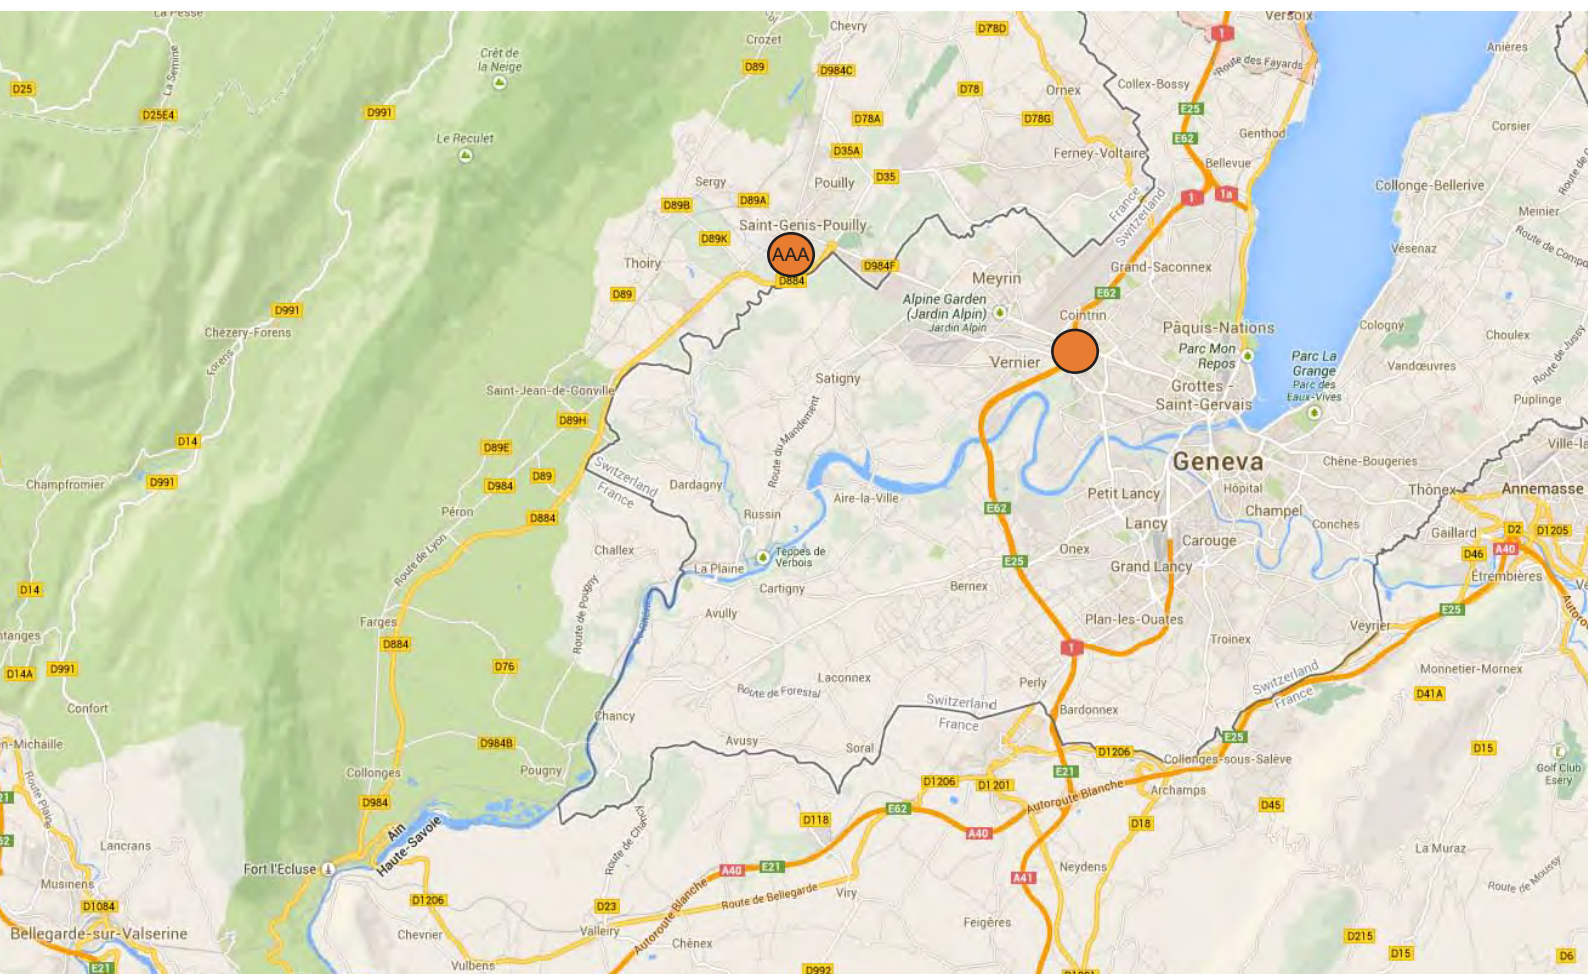

Advanced
Accelerator
Applications

BRIDGING
SCIENCE
WITH LIFE

HOW TO GET TO AAA HEADQUARTERS

DIRECTIONS

AAA Headquarters in Saint-Genis-Pouilly, France are located in the “Technoparc Pays de Gex”, a few hundred meters from Switzerland and the European Organization for Nuclear Research (CERN).

By plane:

The closest airport is Geneva Cointrin Airport (Switzerland).

By car:

From the A40 Lyon-Genève-Mt Blanc exit “Bellegarde” and follow the directions “Gex” or “Pays de Gex”. Follow D1206 (heading Genève/Gex) and D984 to D884 in Collonges. After 17 km, take the exit toward TechnoParc.

From Geneva or Geneva airport: Get on Route de Meyrin and take Tunnel de Meyrin village (D984F). Entering France, at the roundabout, take the 2nd exit onto Route de Meyrin/D984F. At Porte de France, take the 3rd exit onto D884 heading to Lyon/Bourg-en-Bresse/Bellegarde sous V./Thoiry. Take the exit toward TechnoParc (**Accès Nord**).

By train:

The nearest railway stations are:

Geneva Cointrin airport (Switzerland - 9km)

Genève-Cornavin (Switzerland - 13km)

Bellegarde-sur-Valserine station (France - 28km)

Advanced Accelerator Applications