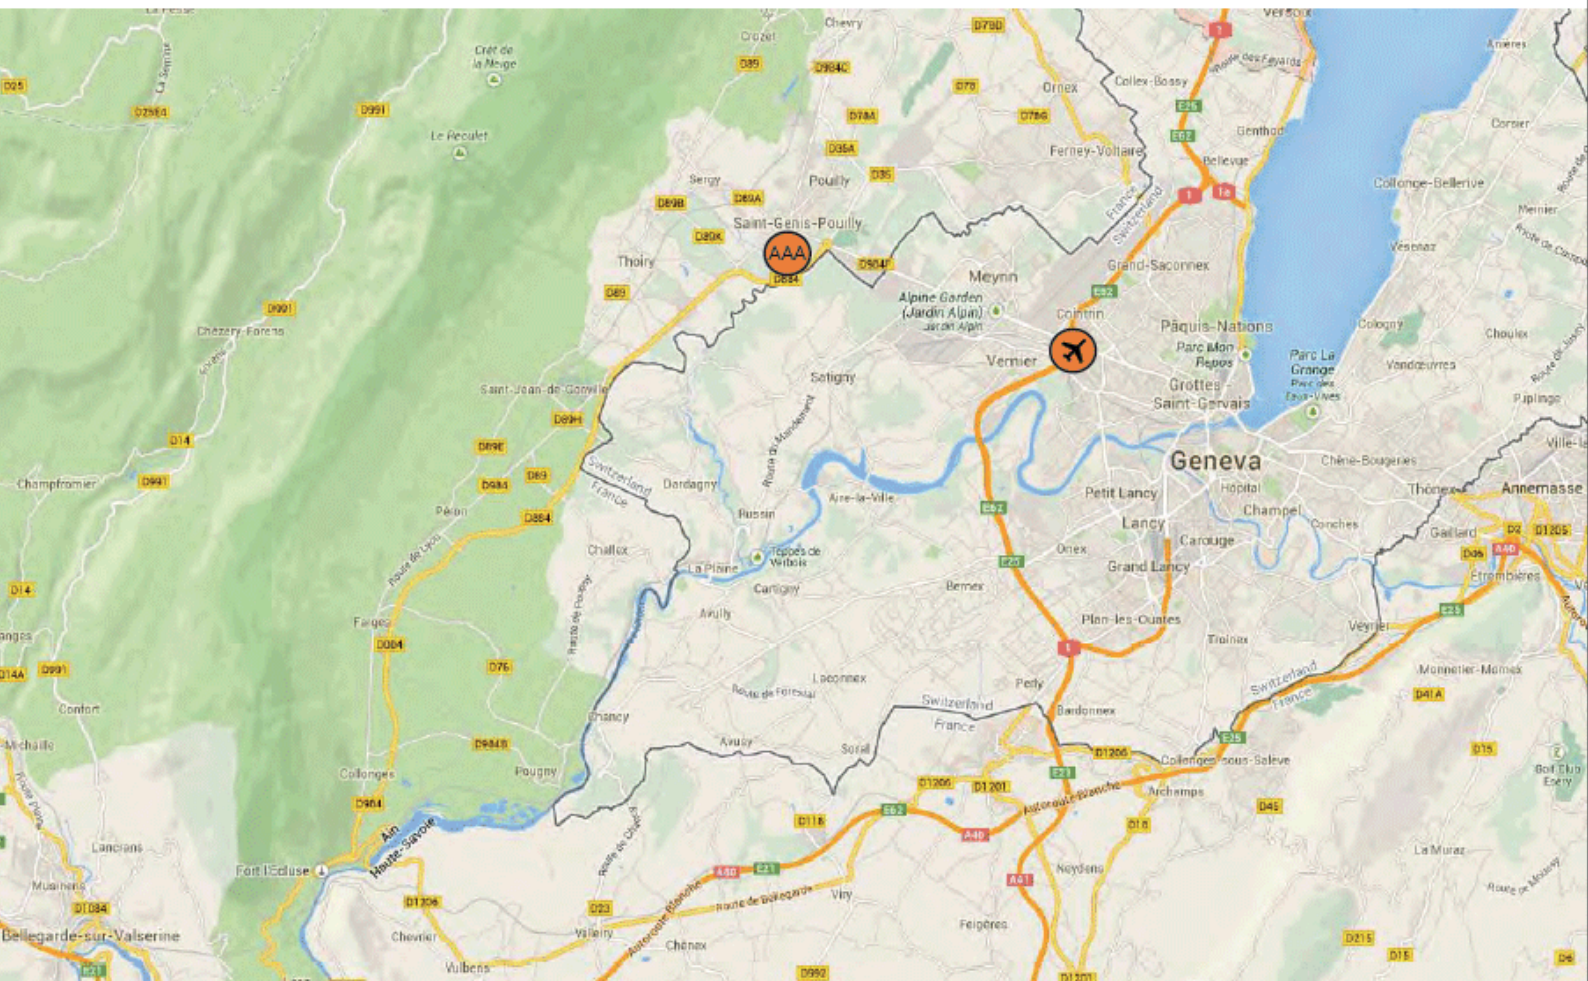

HOW TO GET TO AAA HEADQUARTERS

DIRECTIONS

AAA Headquarters in Saint Genis Pouilly in France are located in the “Technoparc du Pays de Gex”, a few hundred meters from Switzerland and the European Organization for Nuclear Research (CERN).

By plane:

The closest airport is Geneva Cointrin (Switzerland). It is 10 minutes away from AAA.

By car:

From the A40 Lyon-Genève-Mt Blanc exit “Bellegarde” and follow the directions “Gex” or “Pays de Gex” on D1206. After 9 km turn left on D884 to follow “Gex”. After 17 km you will find the indication Technoparc (**ENTREE 3**).

From Geneva or Geneva airport join the “route de Meyrin” and follow the indications “Meyrin”. Pass the village of Meyrin by remaining on the same road and follow the directions to CERN. After the CERN entrance you will cross the border to France. After entering in France, turn at the second roundabout on the left and then take the first turn on the right to enter the Technoparc (**ENTREE 1**).

By train:

The nearest railway station is Geneva Cointrin airport (Switzerland). It is 10 minutes away from AAA.

Advanced Accelerator Applications

Technoparc

20, rue Diesel

01630 - Saint Genis Pouilly - France